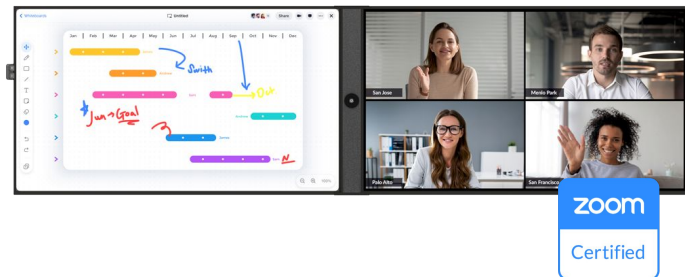

DTEN D7X 75" Dual

Dual Screen Video Meeting and Content Collaboration System

SPECIFICATIONS

D7X Dual 75"	
Software	Windows IoT
All-in-One	Multi-Touch 75" Display 4K Camera 15-Element Microphone Array Integrated Speakers Wall Mount Included
Display	LED 75" (x2) Ultra HD 4K / 16:9 20 touch-points 180 touch-point reporting rate
Camera System	Central Camera 4K Fixed Lens Field of View (DFOV) 115° DTEN Vue Pro Camera x 2 (1 per side) 4K Fixed Lens HFOV 60° x 1 HFOV 30° x 1
Audio System	15 -Element Microphone Array Acoustic Echo Cancellation Automatic Gain Control (AGC) Automatic Noise Reduction
Inputs & Outputs	USB-A 3.1 x 4 3.5-mm Jack x 1 (Mic + Headphone) HDMI out x 1 (CEC, HDCP 2.2) HDMI In x 1 (CEC, HDCP 1.4, Dolby AC3) Ethernet 1 GigE (RJ45) x 1 USB-C x1 (USB3.1 Data + DP 1.4 + 65W Charging)

D7X Dual 75"	
Network	Ethernet (RJ-45) 1 GigE Wi-Fi 802.11a/b/g/n/ax (Support WiFi 6E) IPv4 Dynamic Host Configuration Protocol (DHCP)/ Static HTTP/HTTPS Proxy Support Bluetooth 5.2
VESA	800 x 400 mm Wall mounts included
Power	100 to 240 V AC, 50 to 60 Hz
Product Dimensions	With DTEN Vue Pro: 139 x 40 x 3.9in (3531.5 x 1004 x 100 mm) Without DTEN Vue Pro: 136 x 40 x 3.9 in (3454 x 1004 x 100 mm)
Product Weight	Main display: 36.1kg/ 79.6 lb Second display: 36kg/79.3 lb center bar: 2.3 kg Vue Pro: 0.2kg Total weight: 74.7kg/164.7lb
Packaging Dimensions	Main and secondary displays: 73.4 x 44.7 x 77 (1865 x 1135 x 195mm) x 2 Center Bar: 40 x 8 x 8 (1016 x 203 x 203) x 1
Packaging Weight	108kg/238.1lb